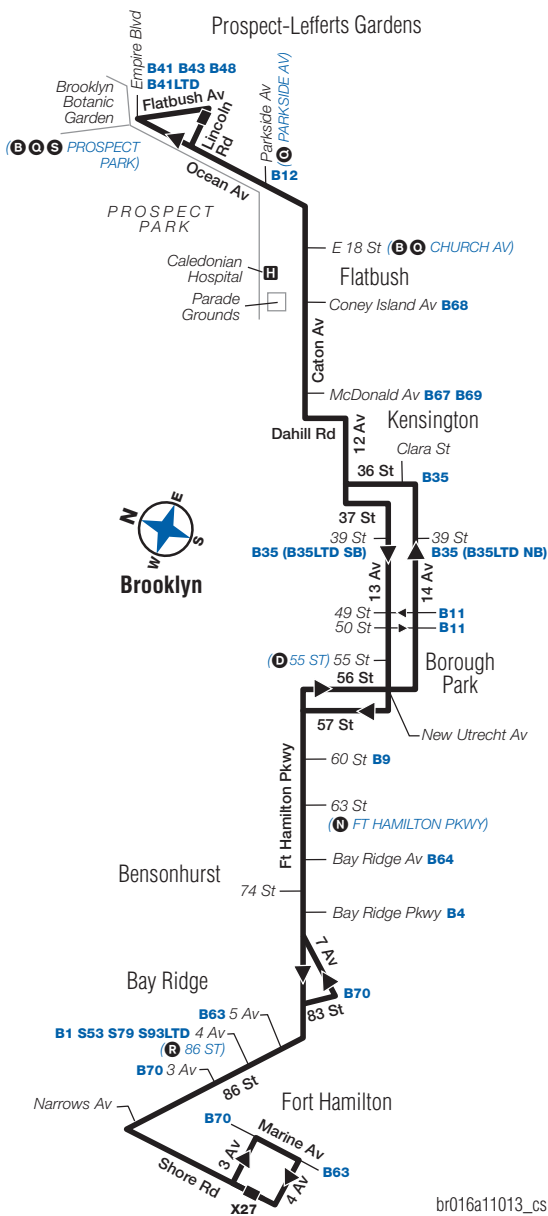

br016a11013_cs

B16 LEGEND

- Terminal
- (N STATION NAME) Subway Connection
- B41 Bus Transfer Point
- X27 Express Bus
- (NB) North Bound
- (SB) South Bound

For subway and rail station accessibility, please see The Map, subway timetables, or www.mta.info.

For Accessible subway stations, travel directions and other information:

Call 511 or visit www.mta.info