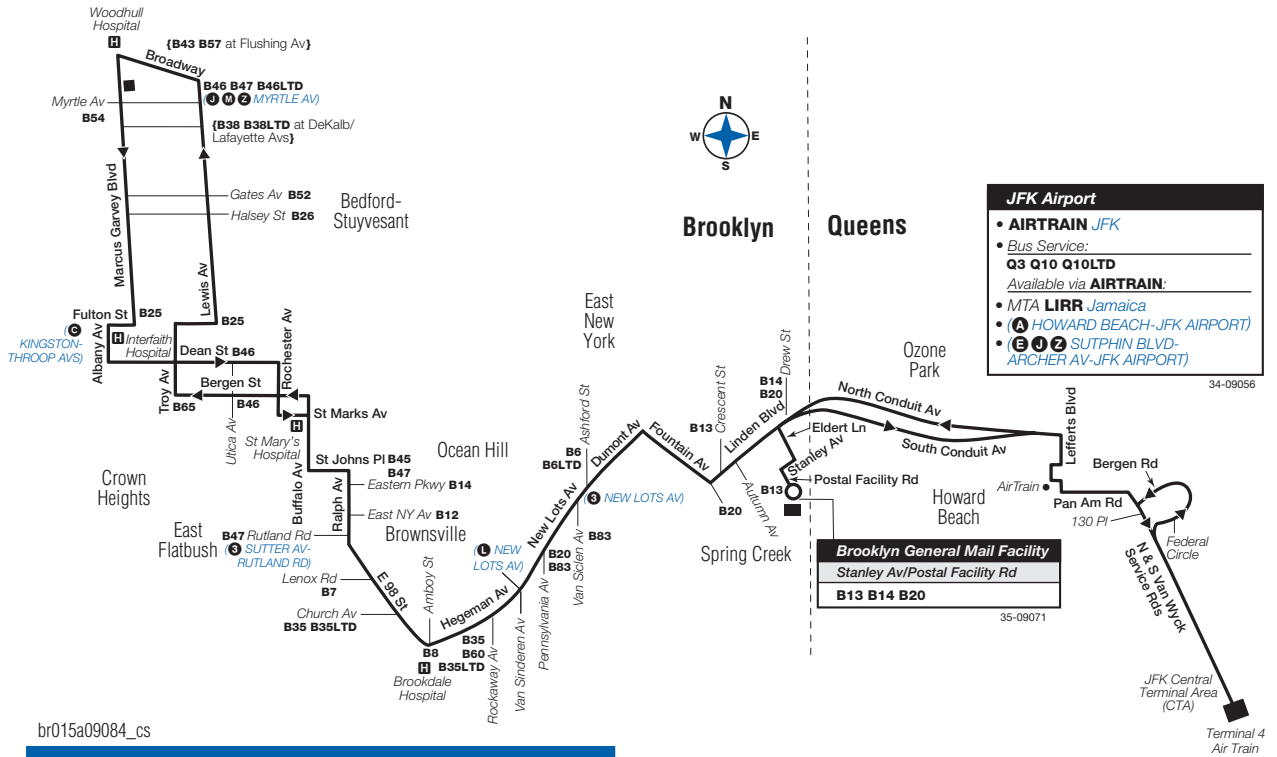

br015a09084_cs

B15 LEGEND

- Terminal
- **B54** Bus Transfer Point
- **(J)** STATION NAME) MTA LIRR Railroad Station
- Subway Connection

For subway and rail station accessibility, please see The Map, subway timetables, www.mta.info, or www.triplanner.mta.info.

**For travel information, call 718-330-1234
or visit www.mta.info**