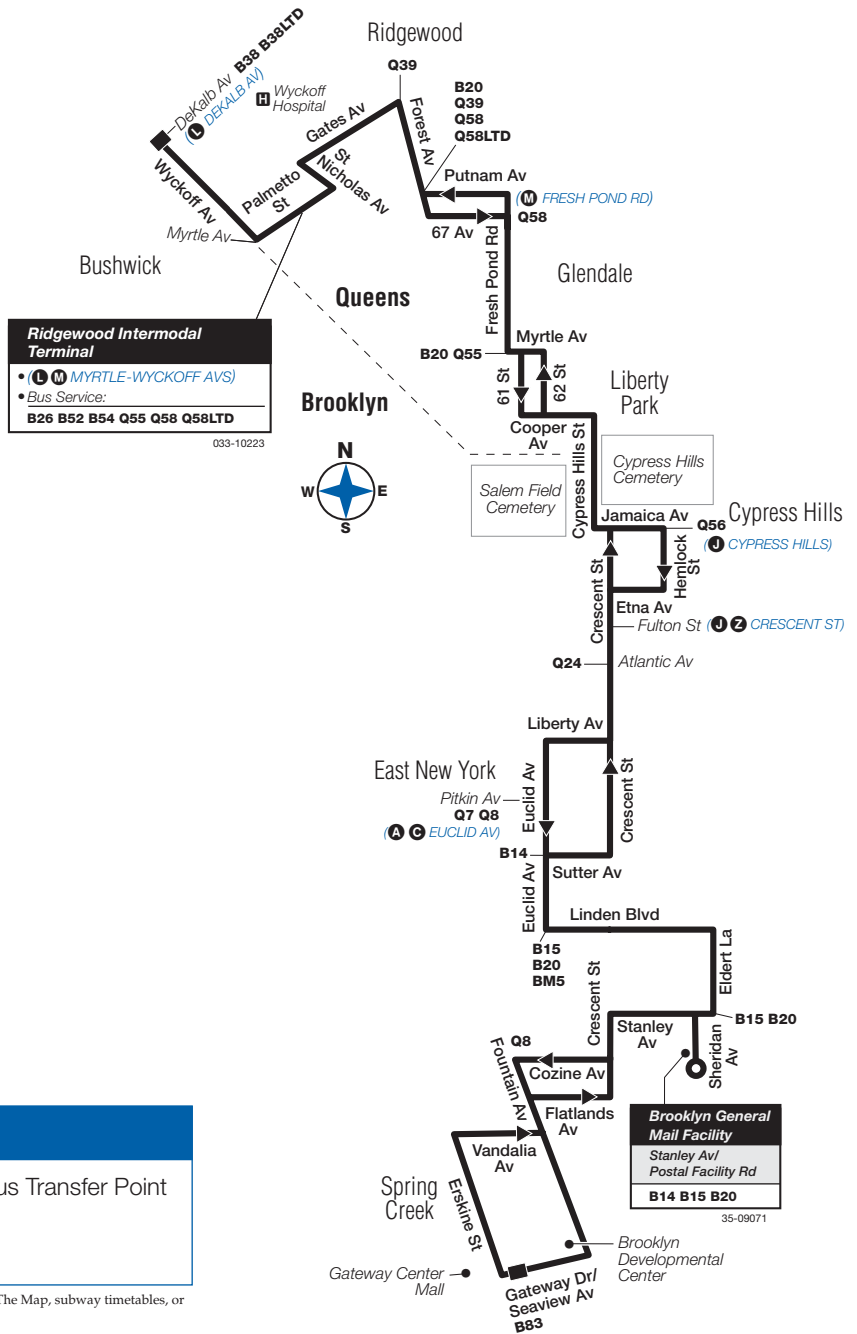

br013a010328_cs

B13 LEGEND

■ Terminal   **B20** Bus Transfer Point

(L STATION NAME)
Subway Connection

♿ For subway and rail station accessibility, please see The Map, subway timetables, or www.mta.info.

For Accessible subway stations, travel directions
and other information:

Call 511 or visit www.mta.info