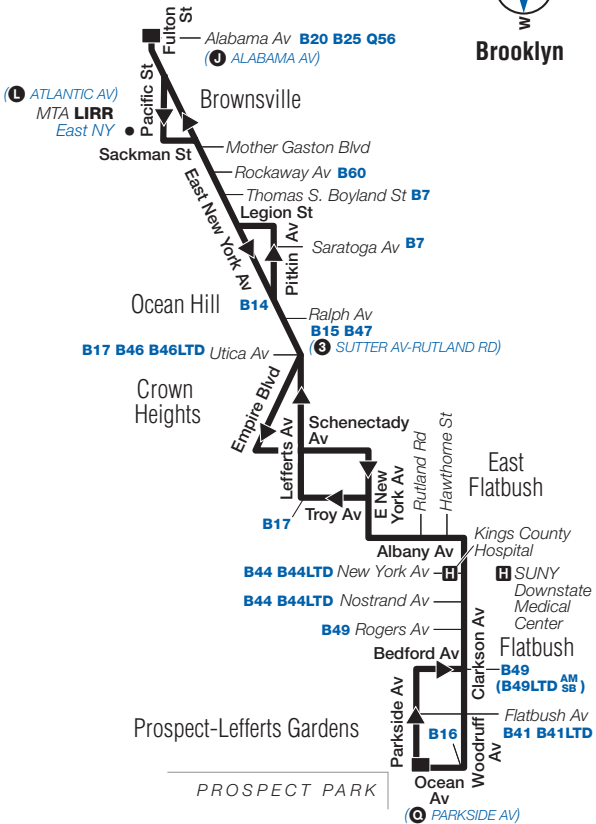

br012a10328_cs

B12 LEGEND

■ Terminal

(Q) STATION NAME
Subway Connection

B20 Bus Transfer Point

MTA **LIRR** Railroad Station

(SB) South-bound

♿ For subway and rail station accessibility, please see The Map, subway timetables, or www.mta.info.

For Accessible subway stations, travel directions and other information:

Call 511 or visit www.mta.info