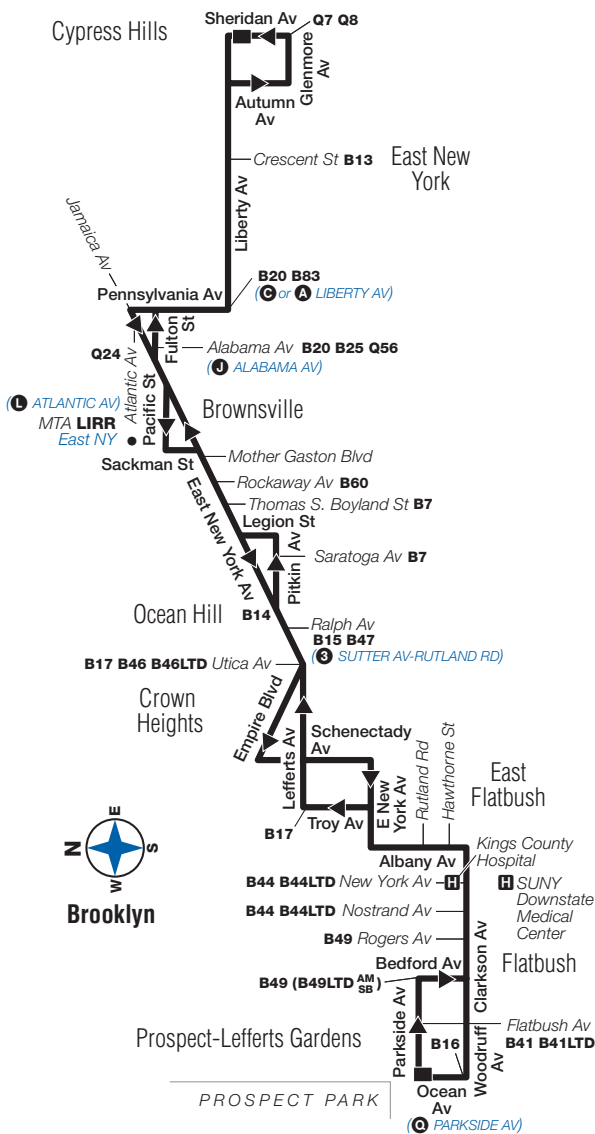

br012a09189_cs

B12 LEGEND

Terminal

B20 Bus Transfer Point

(Q STATION NAME)

Subway Connection

MTA **LIRR** Railroad Station

For subway and rail station accessibility, please see The Map, subway timetables, www.mta.info, or www.tripplanner.mta.info.

For travel information, call 718-330-1234
or visit www.mta.info