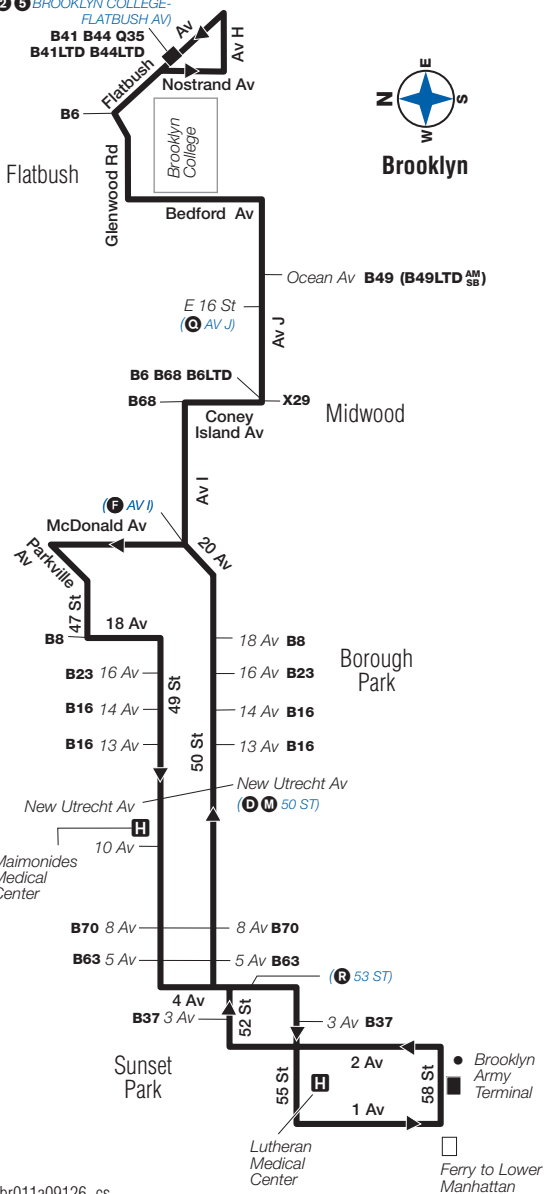

(2) (5) BROOKLYN COLLEGE-
FLATBUSH AV

B41 B44 Q35
B41LTD B44LTD

br011a09126_cs

B11 LEGEND

- Terminal
- (2) STATION NAME
  Subway Connection
- (SB) South-bound
- B41 Bus Transfer Point

For subway and rail station accessibility, please see The Map, subway timetables, www.mta.info, or www.tripplanner.mta.info.

**For travel information, call 718-330-1234
or visit www.mta.info**