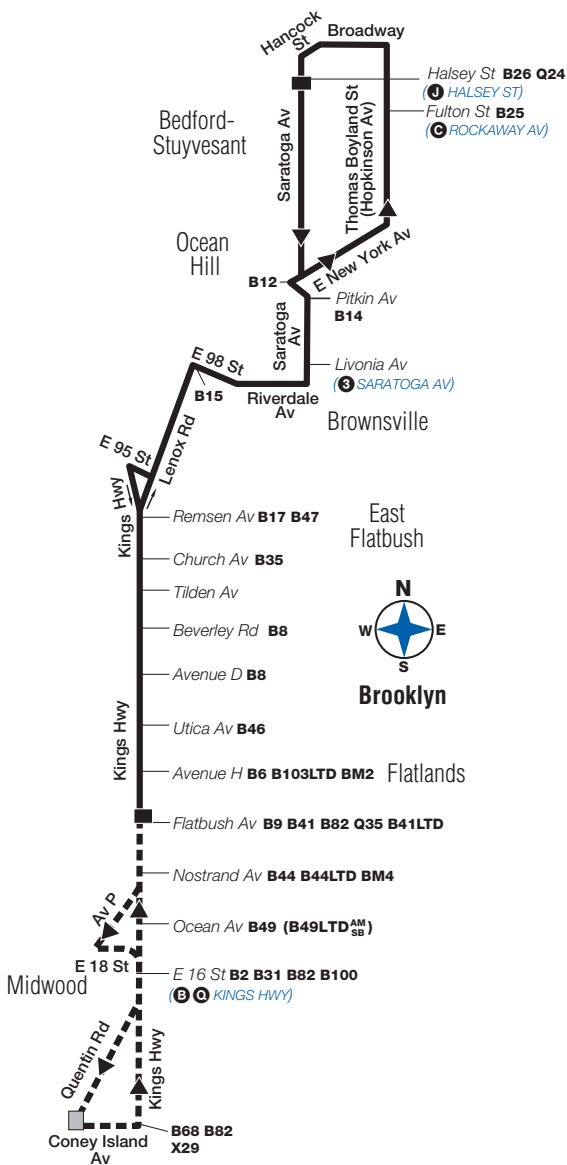

br007a09190_cs

B7 LEGEND

■ Terminal

(3 STATION NAME)
Subway Connection

(SB) South-bound

B26 Bus Transfer Point

■ Part-time Terminal

■ ■ ■ Part-time Service

♿ For subway and rail station accessibility, please see The Map, subway timetables, www.mta.info, or www.tripplanner.mta.info.

**For travel information, call 718-330-1234
or visit www.mta.info**