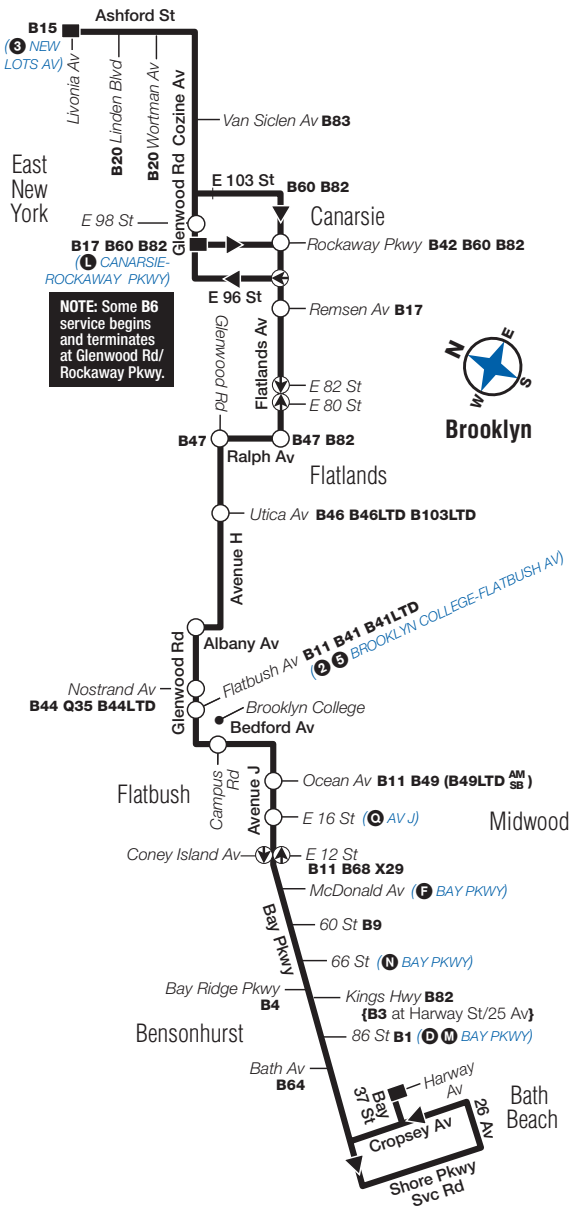

B6 LEGEND

- Terminal
- (F) STATION NAME
  Subway Connection
- Bus Transfer Point
- Limited-Stop
- Stops in direction indicated

For subway and rail station accessibility, please see The Map, subway timetables, www.mta.info, or www.tripplanner.mta.info.

For travel information, call 718-330-1234
or visit www.mta.info

br006a09210_cs