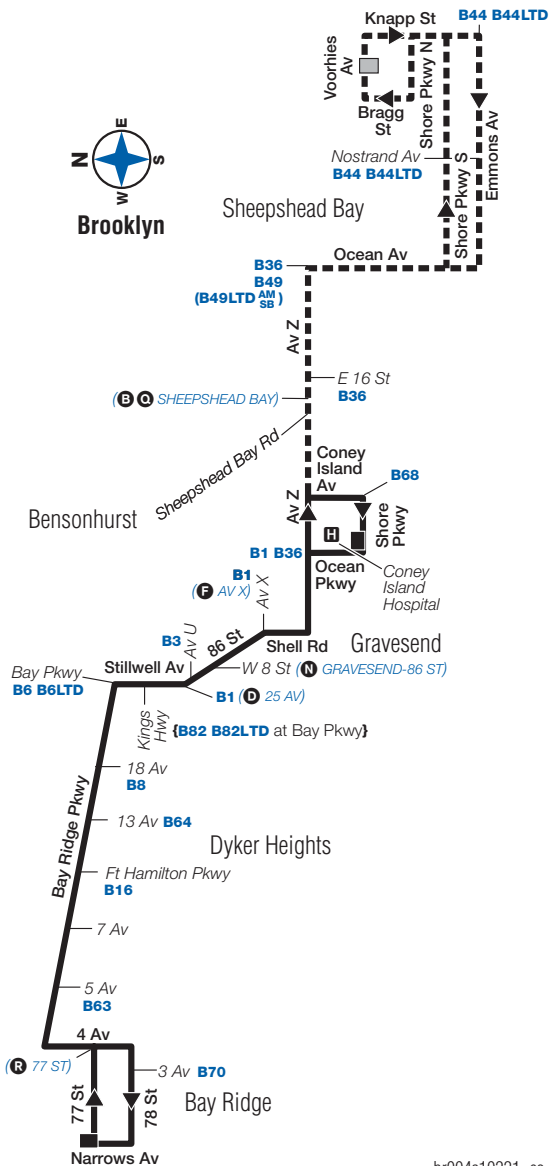

br004a10221_cs

B4 LEGEND

- Terminal
- Part-time Terminal
- N STATION NAME) Subway Connection
- Part-time Service
- (SB) South-bound

For subway and rail station accessibility, please see The Map, subway timetables, or www.mta.info.

For Accessible subway stations, travel directions and other information:

Call 511 or visit www.mta.info