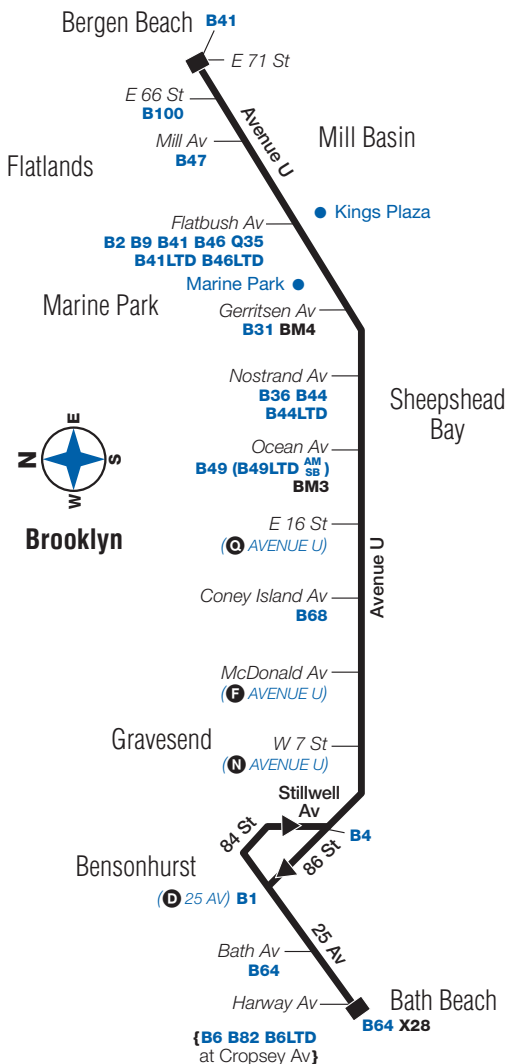

br003a11244_cs

B3 MAP LEGEND

Local/Limited/SBS Bus Transfers: shown in bold blue type.

Express Bus Transfers: shown in bold black type.

■ Terminal

● Point of Interest

(C) STATION NAME
Subway Connection

(SB) South-bound

For Accessible subway stations, travel directions and other information:

Call 511 or visit www.mta.info