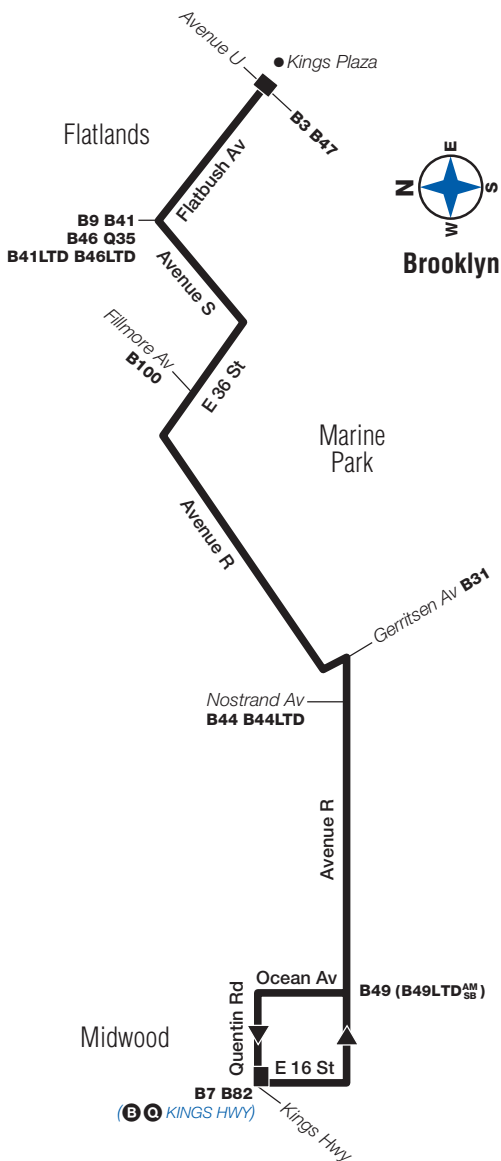

B2 LEGEND

Terminal	B49 Bus Transfer Point
<i>(Q STATION NAME)</i> Subway Connection	(SB) South-bound

For subway and rail station accessibility, please see The Map, subway timetables, www.mta.info, or www.tripplanner.mta.info.

br002a09050_cs

**For travel information, call 718-330-1234
or visit www.mta.info**