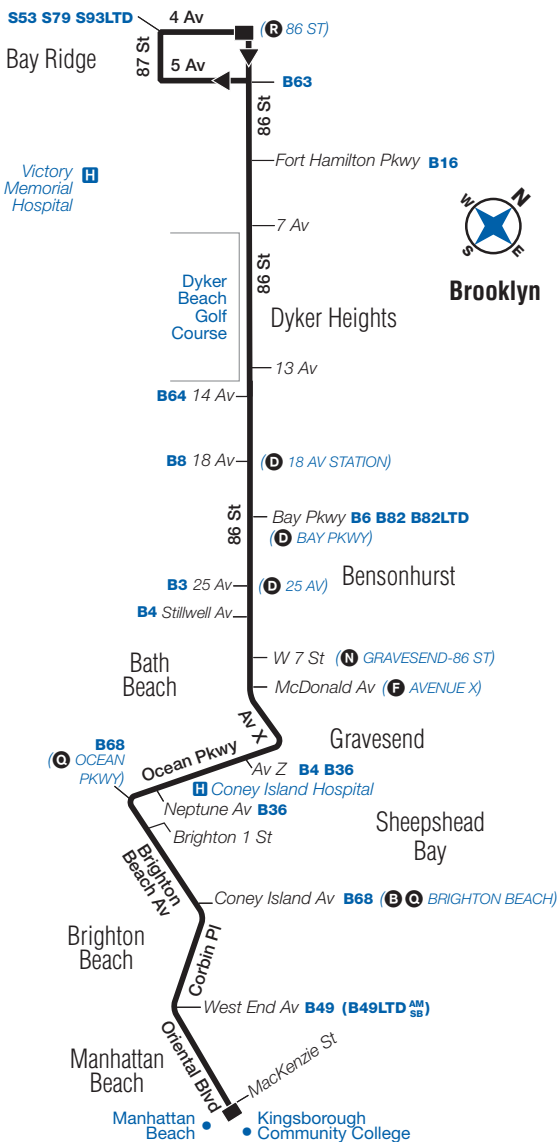

br001a11244_cs

B1 MAP LEGEND

Local/Limited/SBS Bus Transfers: shown in bold blue type.

■ Terminal

● Point of Interest

(C STATION NAME)

(SB) South-bound

Subway Connection

For Accessible subway stations, travel directions and other information:

Call 511 or visit www.mta.info