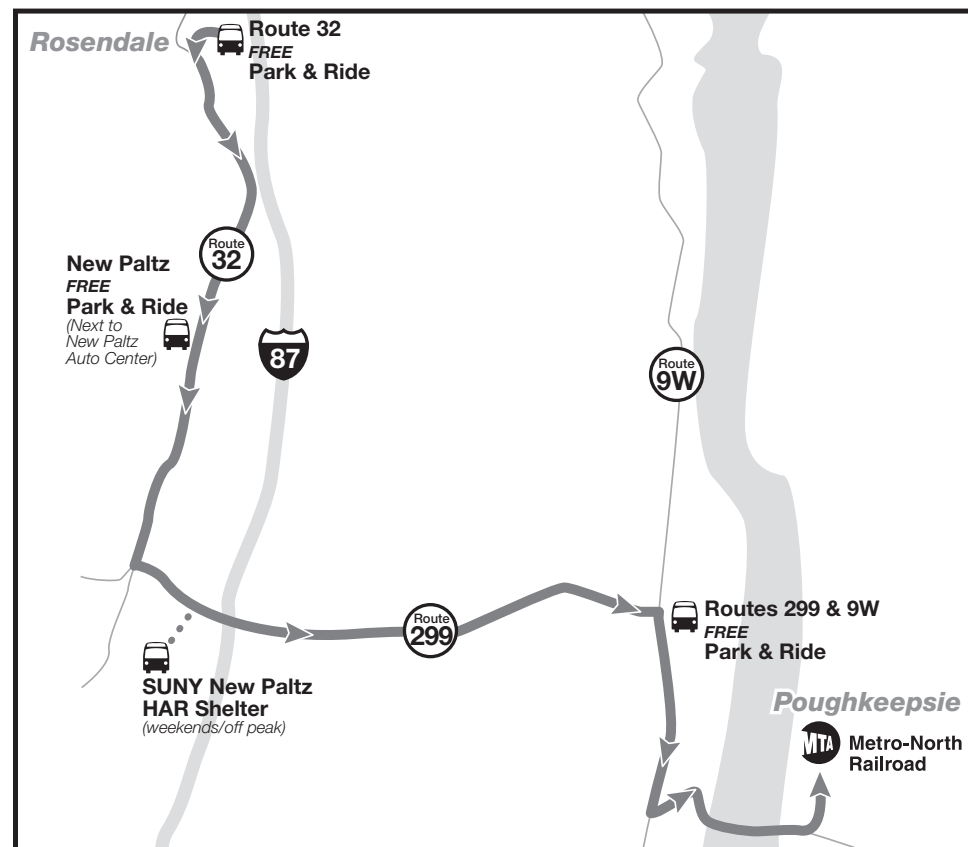

It's that simple! You'll be taken to your car, home, or to any location in Ulster or Orange counties within 20 miles of Poughkeepsie Station.

Guaranteed Ride Home Program Hours
Monday through Friday (excluding holidays) during off-peak[‡] times for all local trains leaving Grand Central Terminal not met by an Ulster-Poughkeepsie LINK bus.

x Buses will stop at Main & Market after stopping at Poughkeepsie Station.

The Ulster-Poughkeepsie LINK is operated by Ulster County Area Transit – UCAT under contract with the New York State Department of Transportation and in cooperation with Metro-North Railroad.