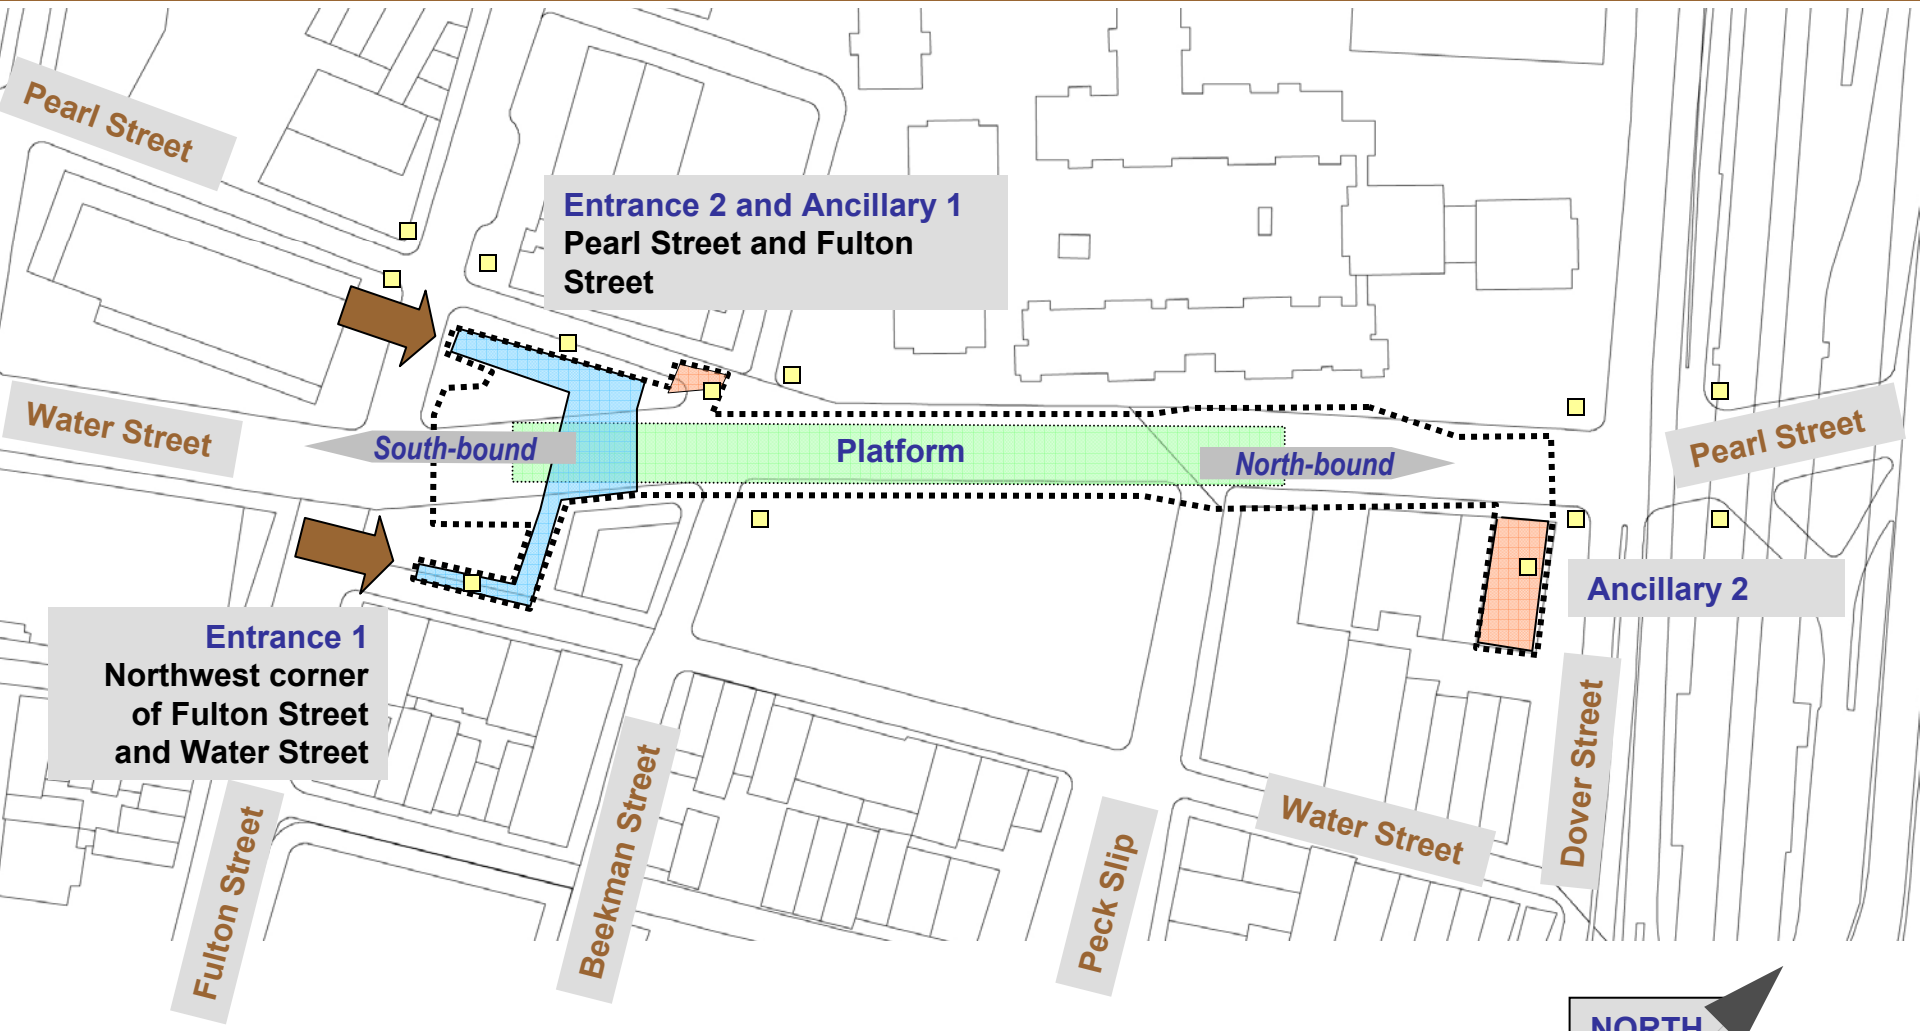

Second Avenue Subway

Community Board 1

June 19, 2003

Second Avenue Subway

Seaport Station
Hanover Square Station

Stations included in CB1

Second Avenue Subway

Sidewalk Entrance

Second Avenue Subway

Plaza Entrance

Second Avenue Subway

Off-Street Entrance

Second Avenue Subway

Existing Subway Vent Gratings

Second Avenue Subway

Existing Ancillary Structure

Second Avenue Subway

Existing Ancillary Building

Second Avenue Subway

Hanover Square Station Entrance Locations

Second Avenue Subway

Hanover Square Station

Second Avenue Subway

Seaport Station Entrance Locations

Second Avenue Subway

Seaport Station