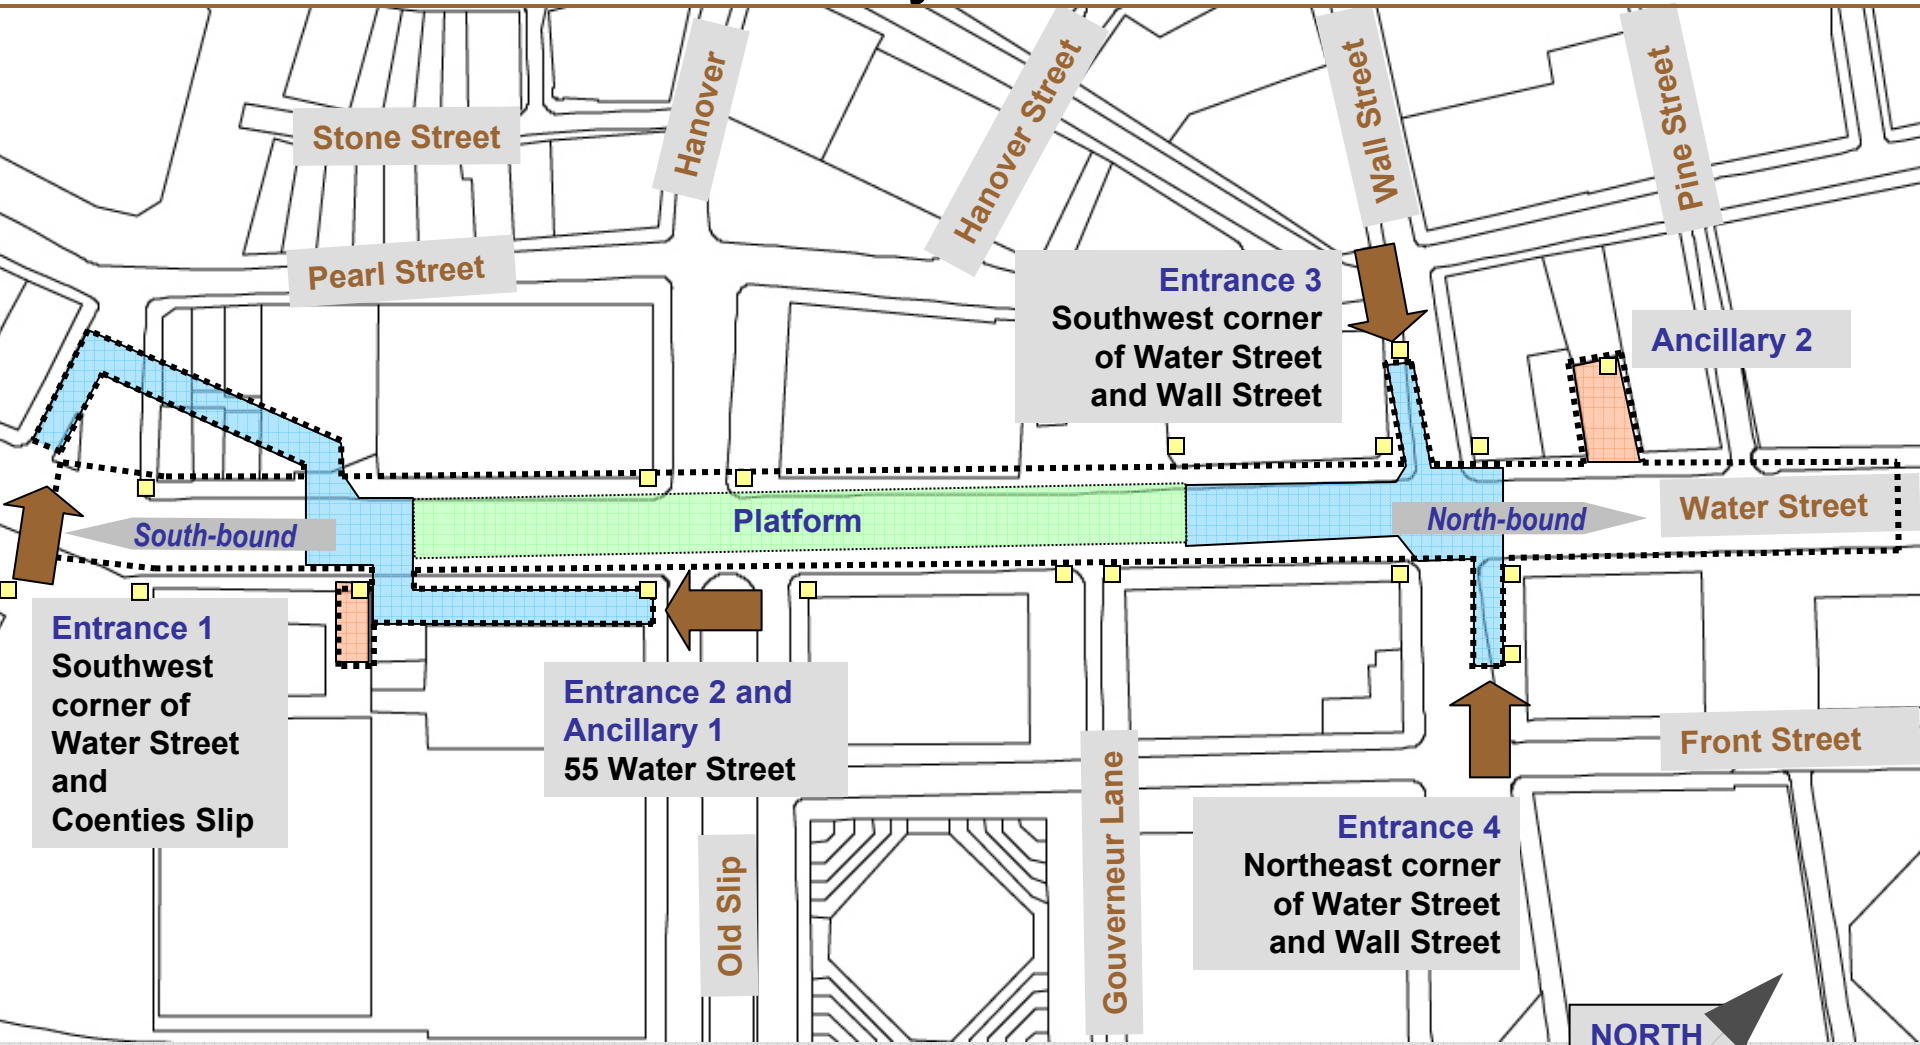

Second Avenue Subway

Community Board 1

June 19, 2003

Second Avenue Subway

Seaport Station
Hanover Square Station

Stations included in CB1

Second Avenue Subway

Sidewalk Entrance

Second Avenue Subway

Plaza Entrance

Second Avenue Subway

Off-Street Entrance

Second Avenue Subway

Existing Subway Vent Gratings

Second Avenue Subway

Existing Ancillary Structure

Second Avenue Subway

Existing Ancillary Building

Second Avenue Subway

Hanover Square Station Entrance Locations

Second Avenue Subway

Hanover Square Station

Second Avenue Subway

Seaport Station Entrance Locations

Second Avenue Subway

Seaport Station