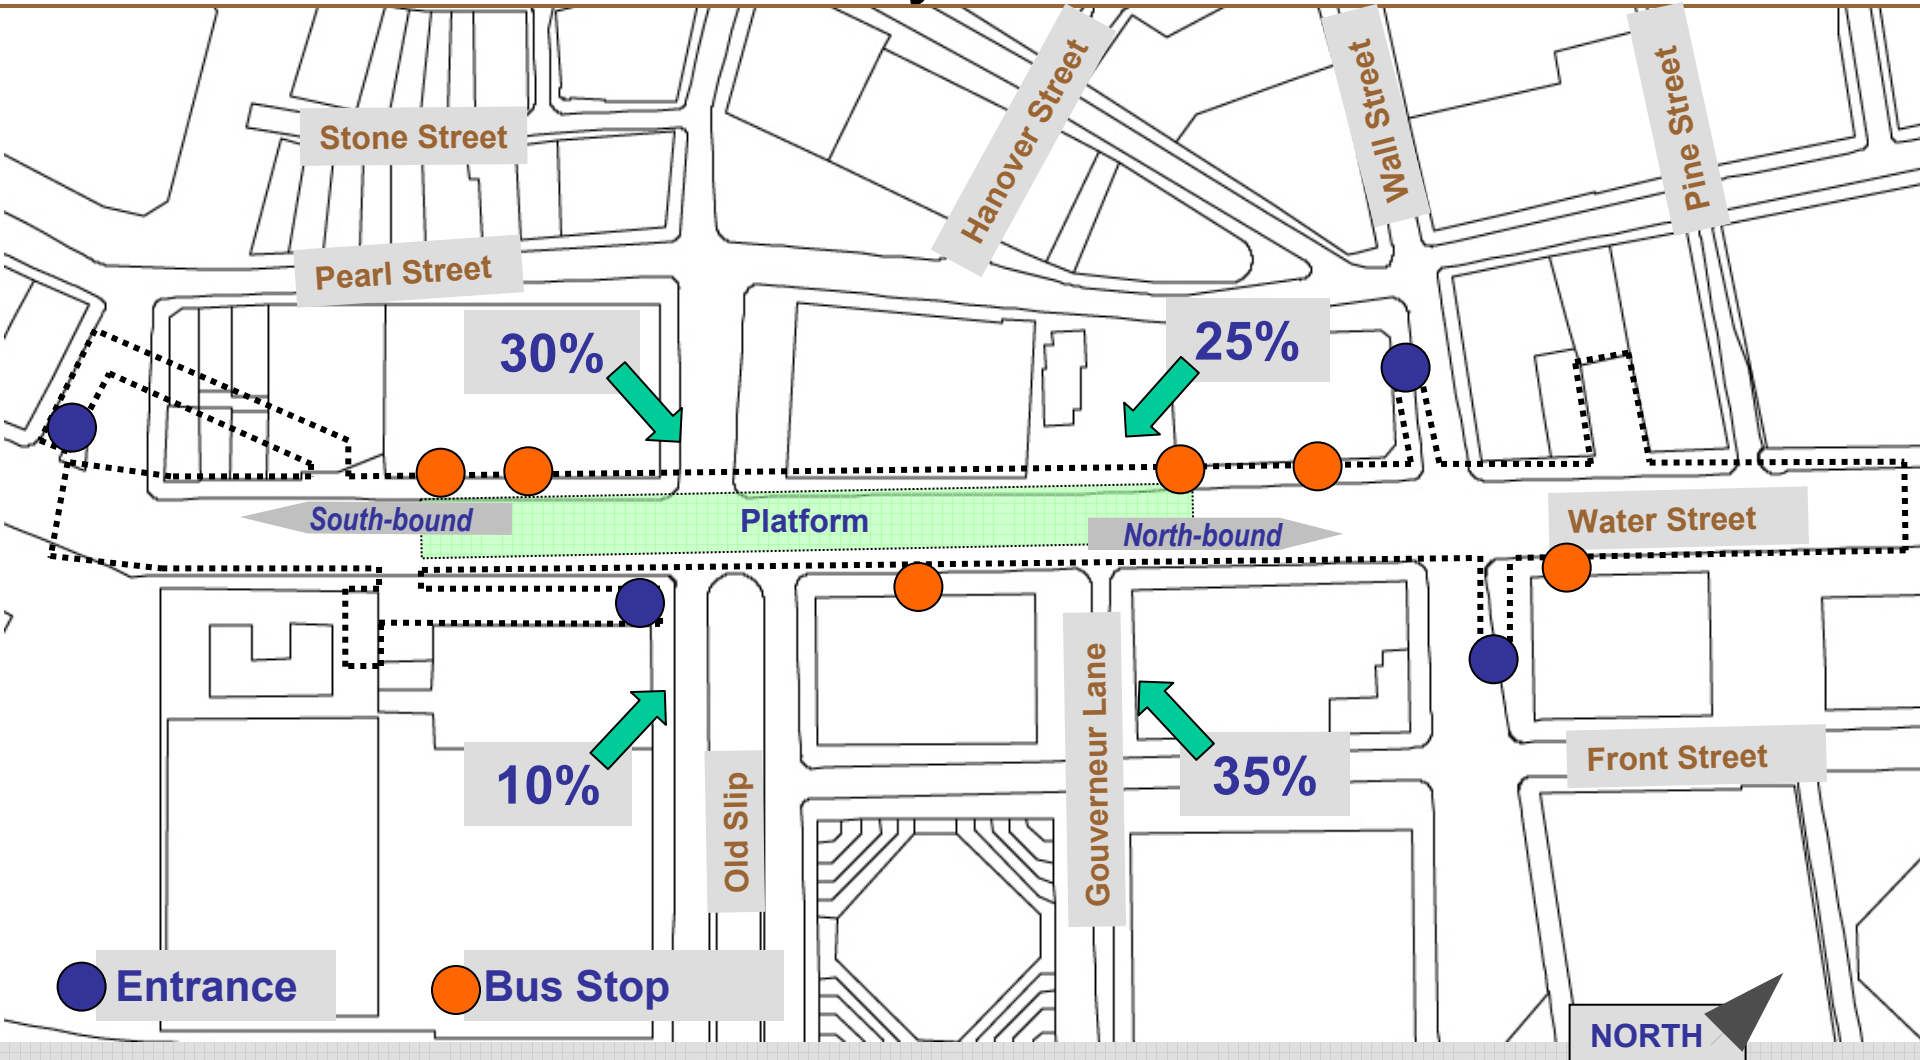

Second Avenue Subway

Community Board 1

June 19, 2003

Second Avenue Subway

Seaport Station
Hanover Square Station

Stations included in CB1

Second Avenue Subway

Sidewalk Entrance

Second Avenue Subway

Plaza Entrance

Second Avenue Subway

Off-Street Entrance

Second Avenue Subway

Existing Subway Vent Gratings

Second Avenue Subway

Existing Ancillary Structure

Second Avenue Subway

Existing Ancillary Building

Second Avenue Subway

Hanover Square Station Entrance Locations

Second Avenue Subway

Hanover Square Station

Second Avenue Subway

Seaport Station Entrance Locations

Second Avenue Subway

Seaport Station