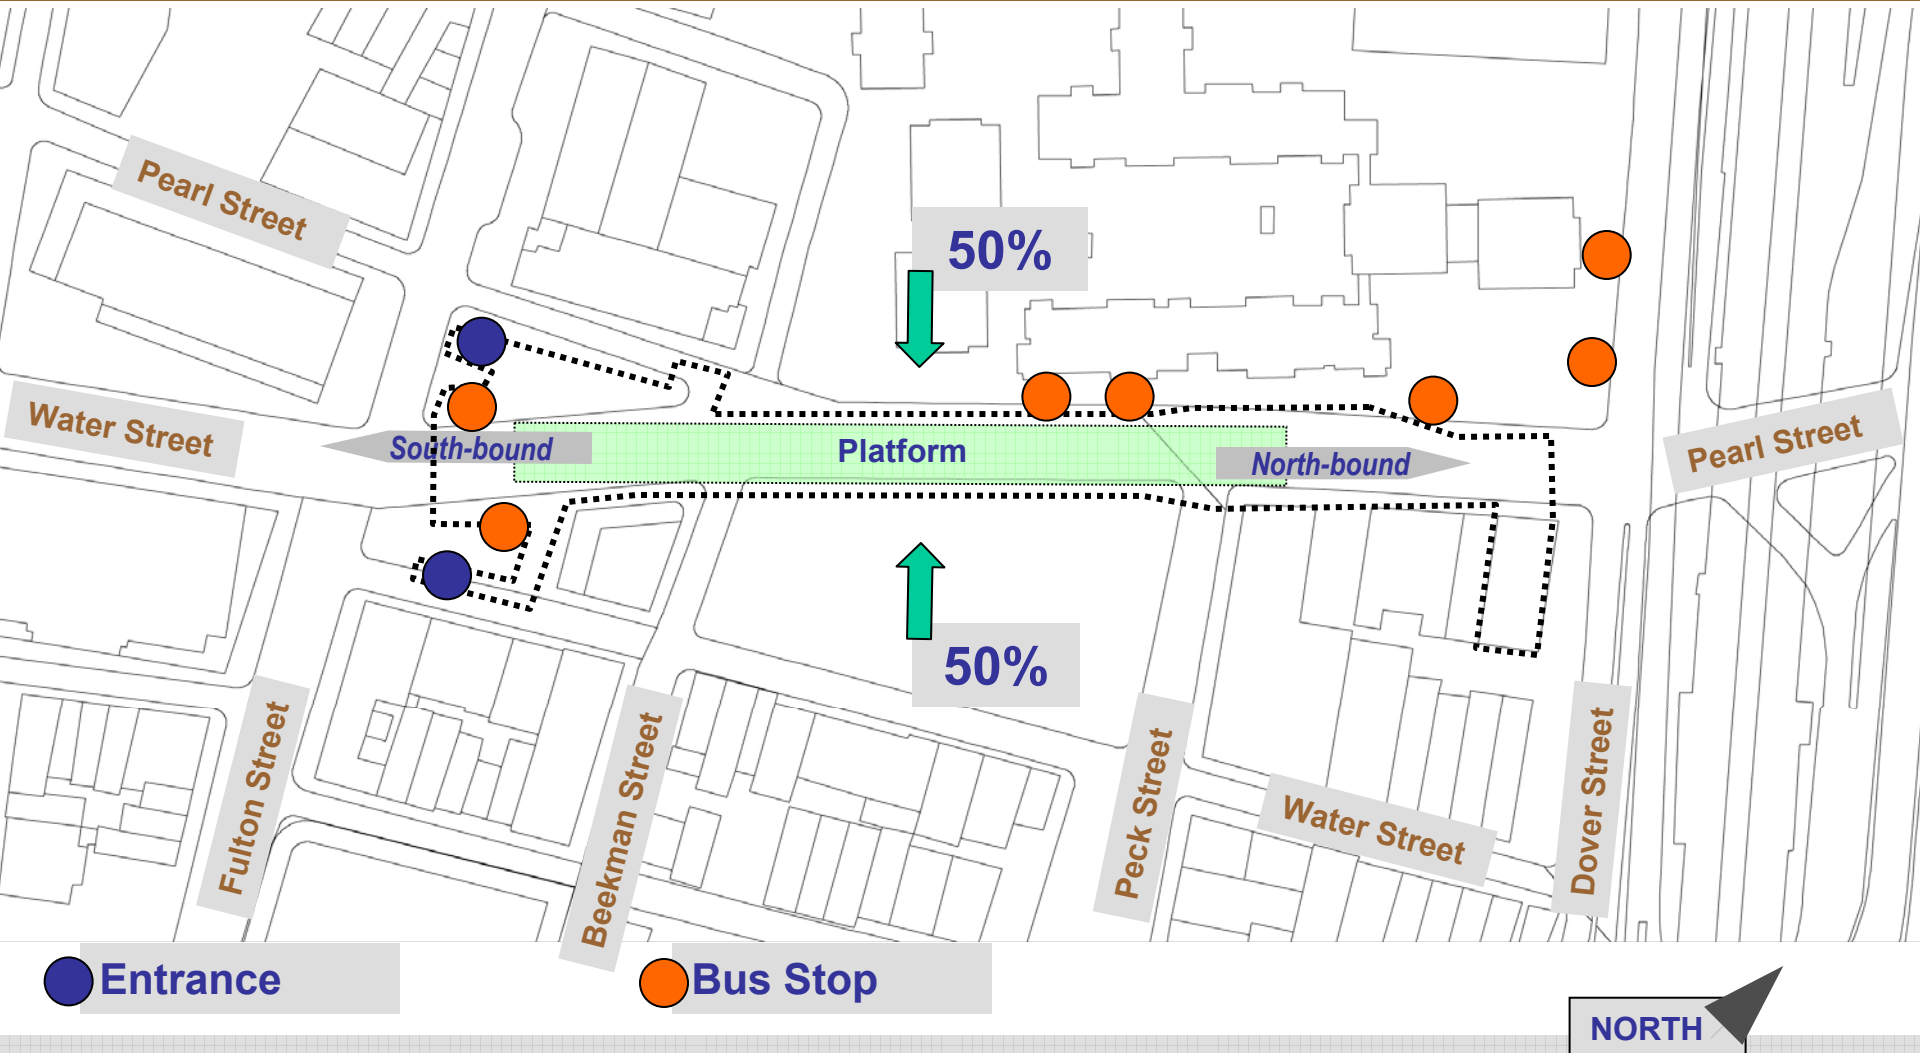

Second Avenue Subway

Community Board 1

June 19, 2003

Second Avenue Subway

Seaport Station
Hanover Square Station

Stations included in CB1

Second Avenue Subway

Sidewalk Entrance

Second Avenue Subway

Plaza Entrance

Second Avenue Subway

Off-Street Entrance

Second Avenue Subway

Existing Subway Vent Gratings

Second Avenue Subway

Existing Ancillary Structure

Second Avenue Subway

Existing Ancillary Building

Second Avenue Subway

Hanover Square Station Entrance Locations

Second Avenue Subway

Hanover Square Station

Second Avenue Subway

Seaport Station Entrance Locations

Second Avenue Subway

Seaport Station