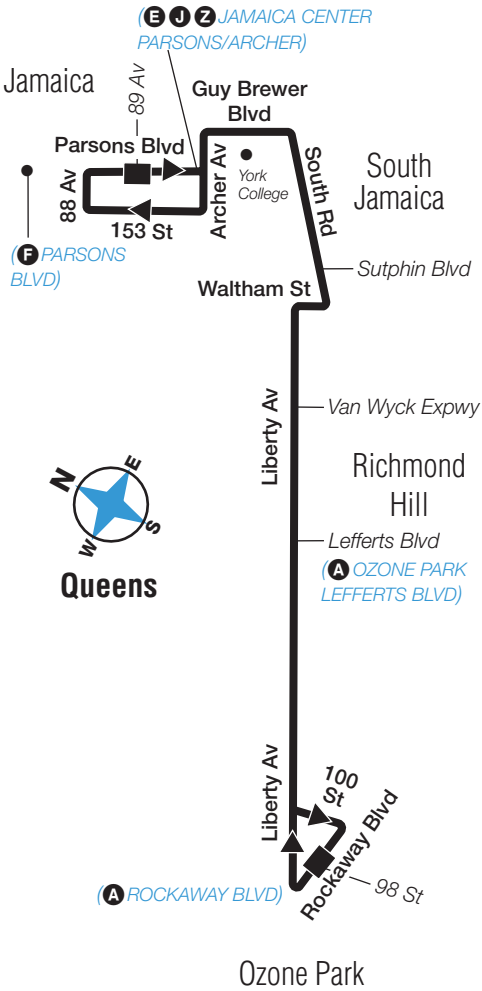

Q112 LEGEND

Terminal

(F) STATION NAME

Subway Connection