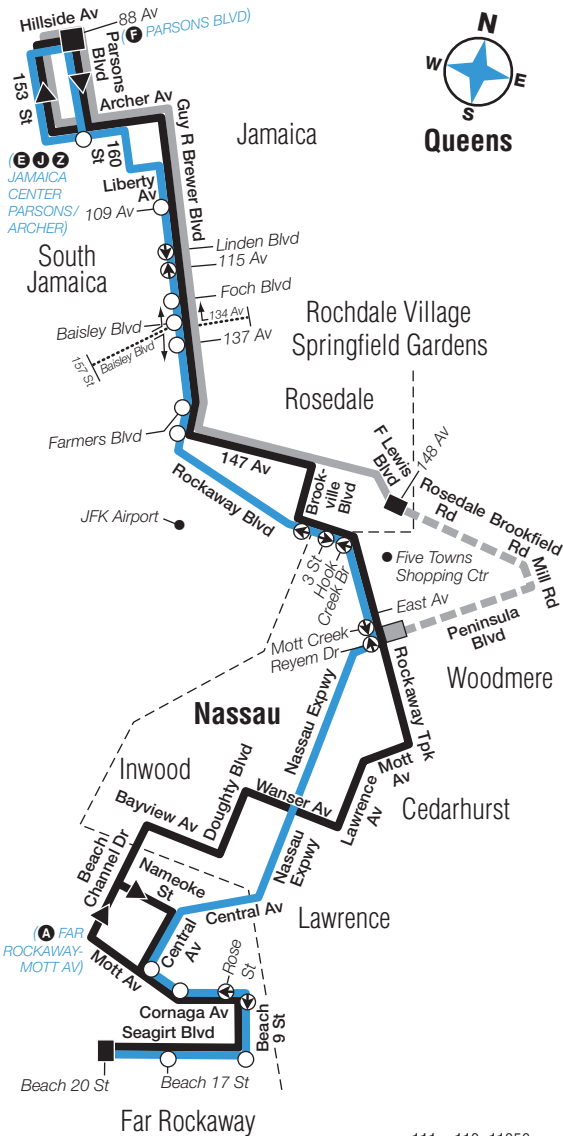

m_q111_q113_11356_cs

Q111/Q113 LEGEND

Terminal	Q113
Q111 Part-time Terminal	Q113 Limited Stop service
(E) STATION NAME	Q111 Service
Subway Connection	Q111 Part-time service
Limited Stop	Supplemental Service
Stops in direction indicated	School Days (early PM)