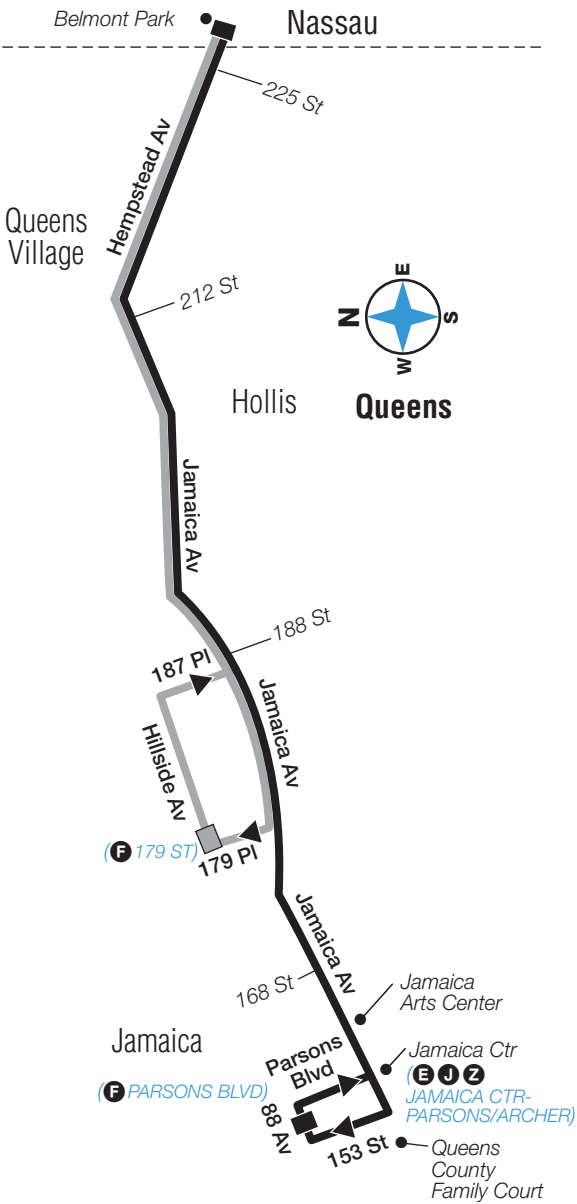

Q110 LEGEND

■ Terminal

(E STATION NAME)
Subway Connection

■ Supplemental Rush
Period Terminal

— Supplemental Rush
Period Service