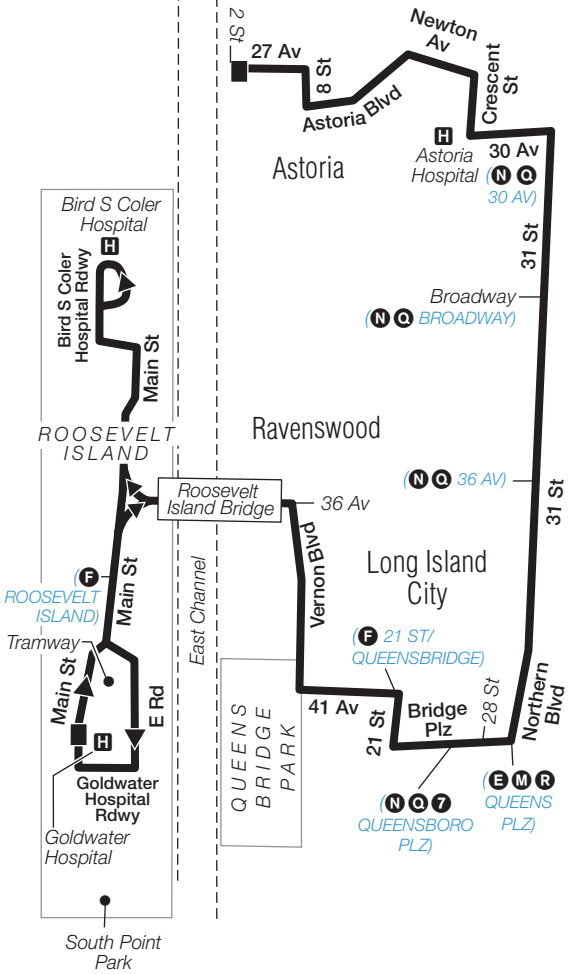

Manhattan

Queens

Q102 LEGEND

■ Terminal

(N STATION NAME)
Subway Connection