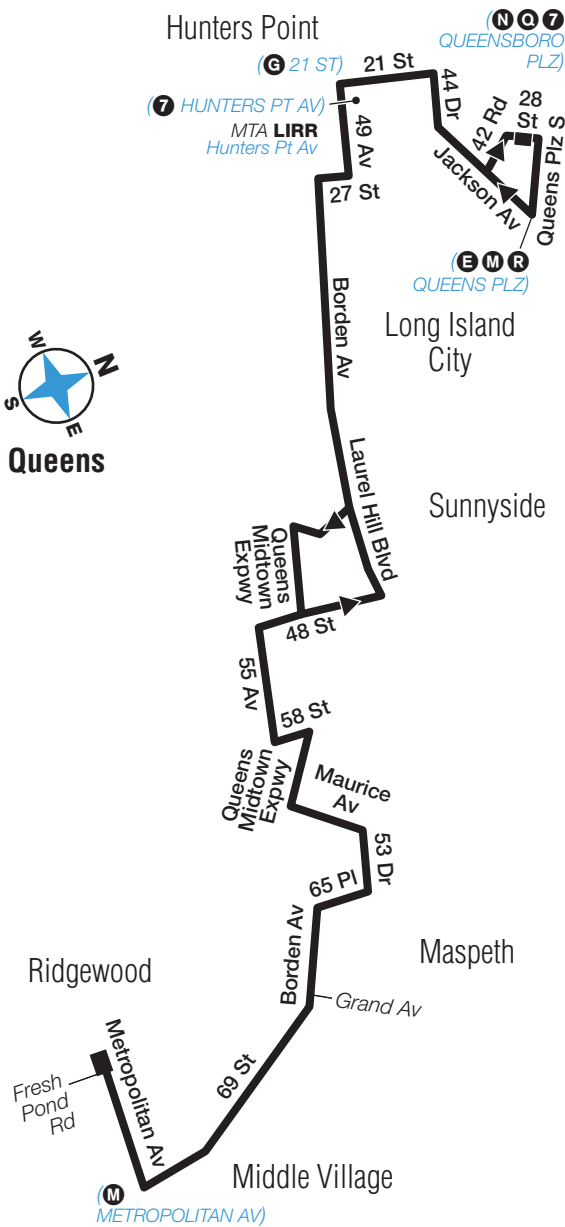

Q67 LEGEND

■ Terminal

MTA LIRR Railroad Station

(7 STATION NAME)
Subway Connection