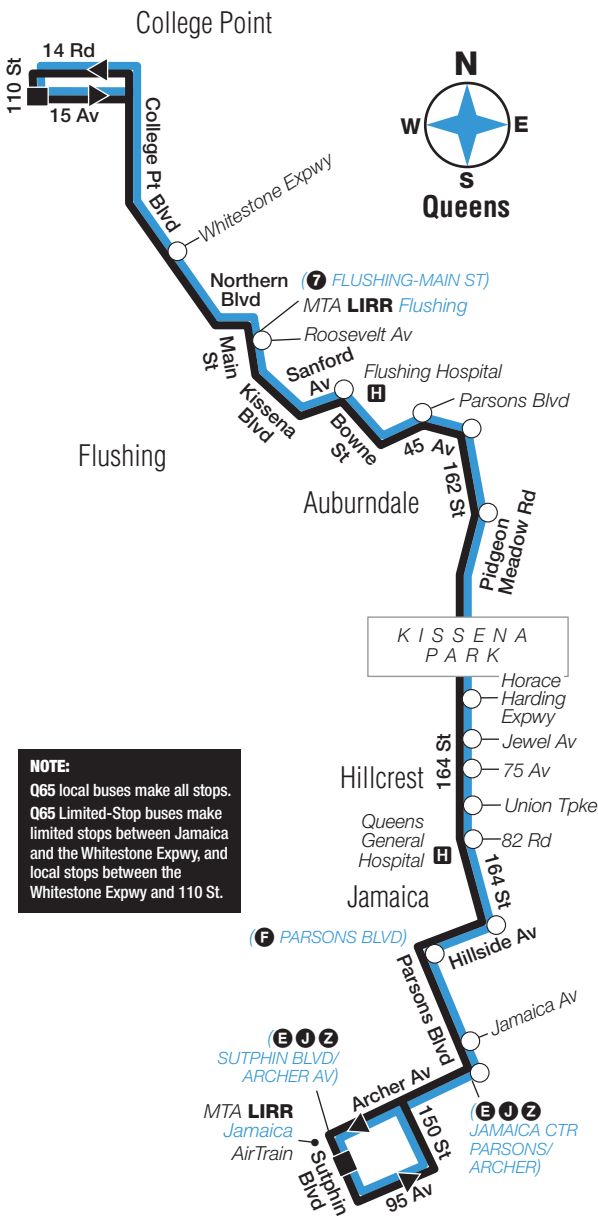

Q65 LEGEND

Terminal	MTA LIRR Railroad Station
(E STATION NAME) Subway Connection	Q65 Local Service
	Q65 Limited-Stop Service
	Limited Stop