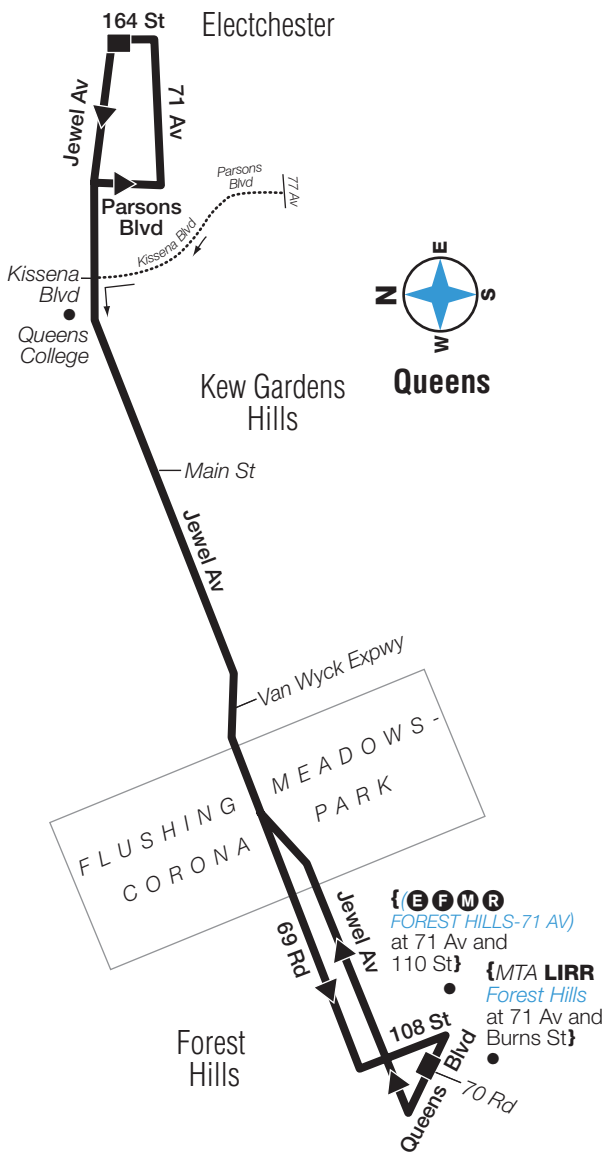

Q64 LEGEND

- Terminal
- ..... Supplemental Service School Days (early PM)

MTA **LIRR**
Railroad Station

(**E** STATION NAME)
Subway Connection