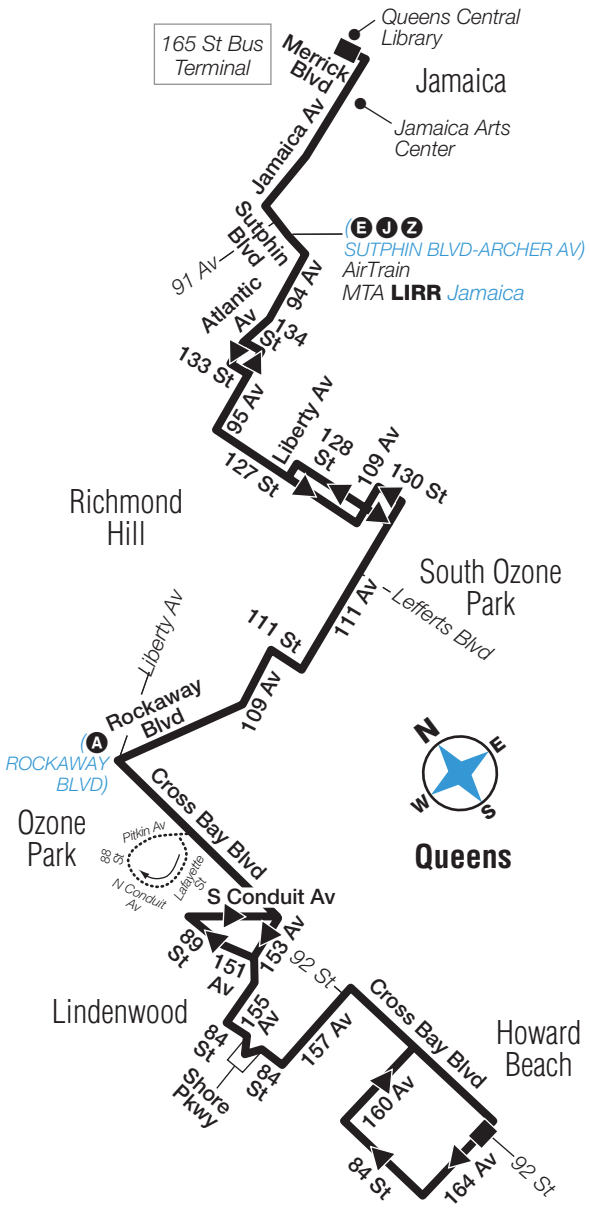

Q41 LEGEND

■ Terminal

(E) STATION NAME
Subway Connection

MTA LIRR
Railroad Station

..... Supplemental Service
School Days