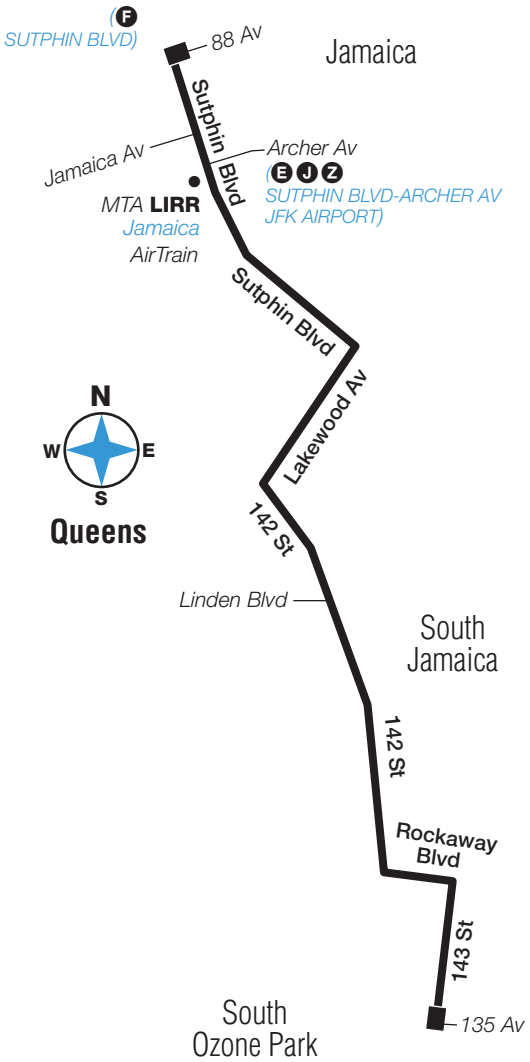

Q40 LEGEND

■ Terminal

(F STATION NAME)
Subway Connection

MTA **LIRR**
Railroad Station