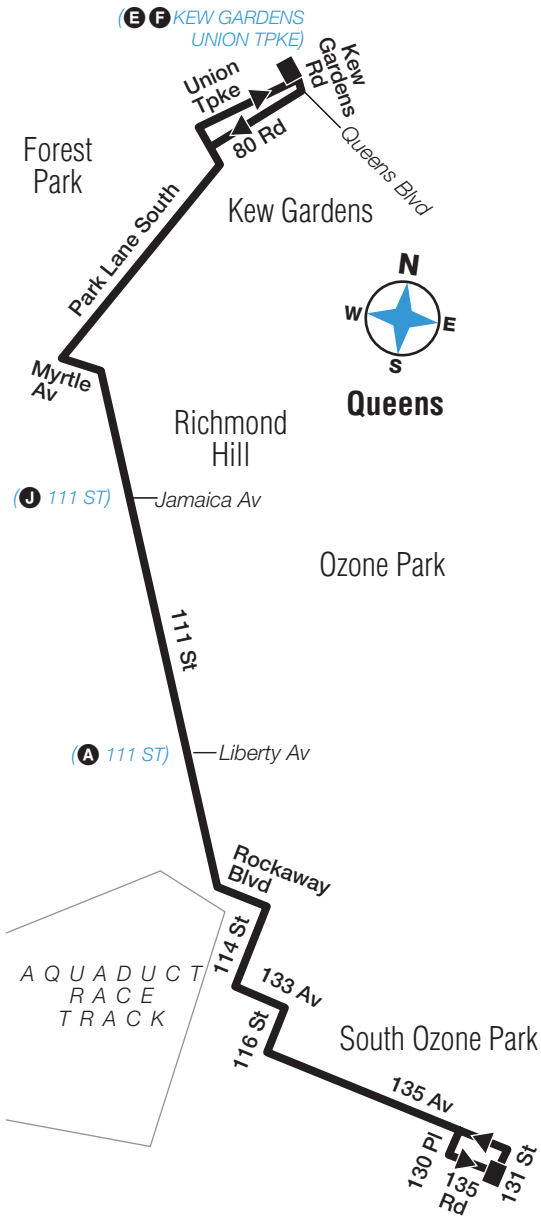

Q37 LEGEND

Terminal

(A) STATION NAME
Subway Connection