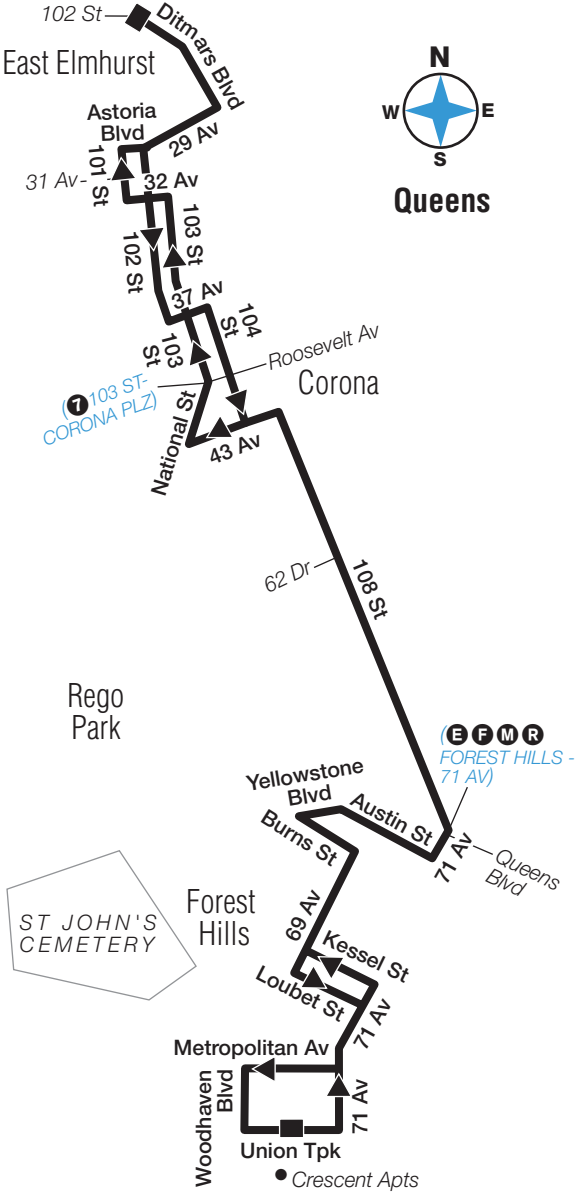

LA GUARDIA AIRPORT

Q23 LEGEND

■ Terminal

(E) STATION NAME
Subway Connection