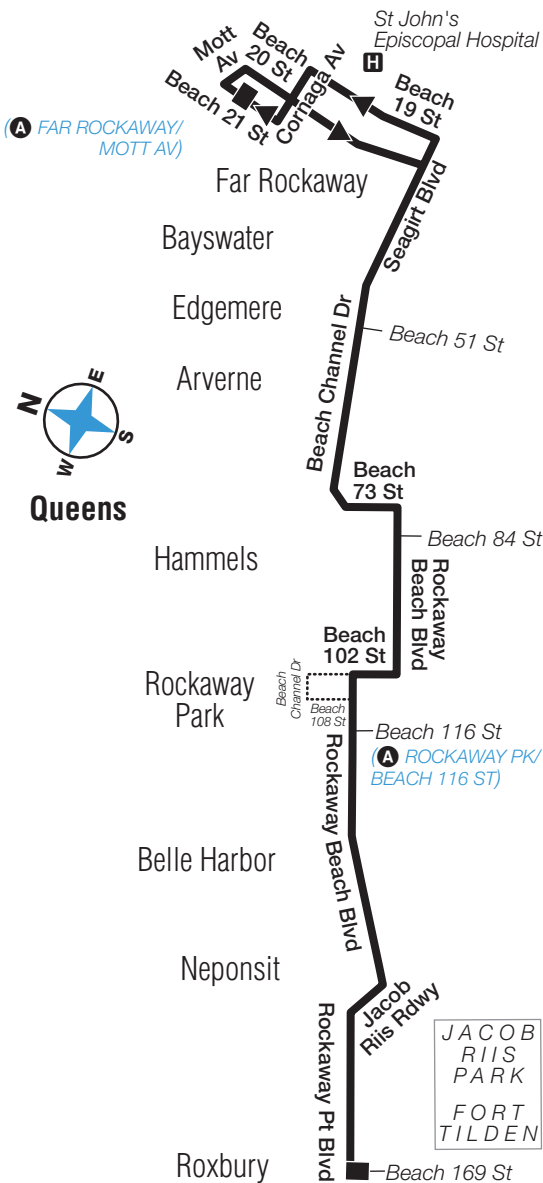

Q22 LEGEND

■ Terminal

..... Supplemental Service School Days

(A) STATION NAME
Subway Connection