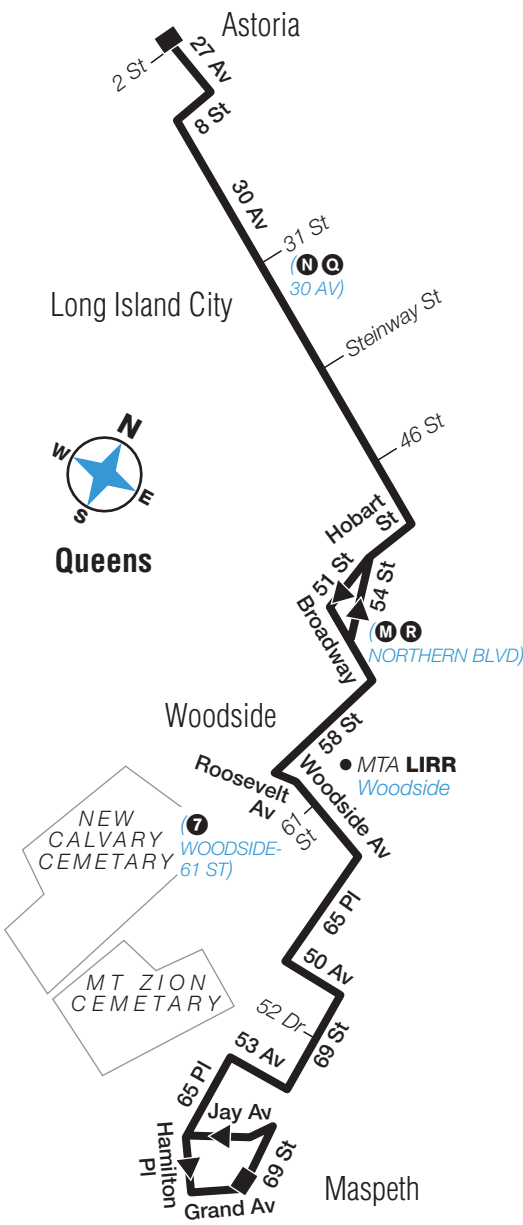

Queens

Q18 LEGEND

■ Terminal

MTA LIRR
Railroad Station

(R) STATION NAME
Subway Connection