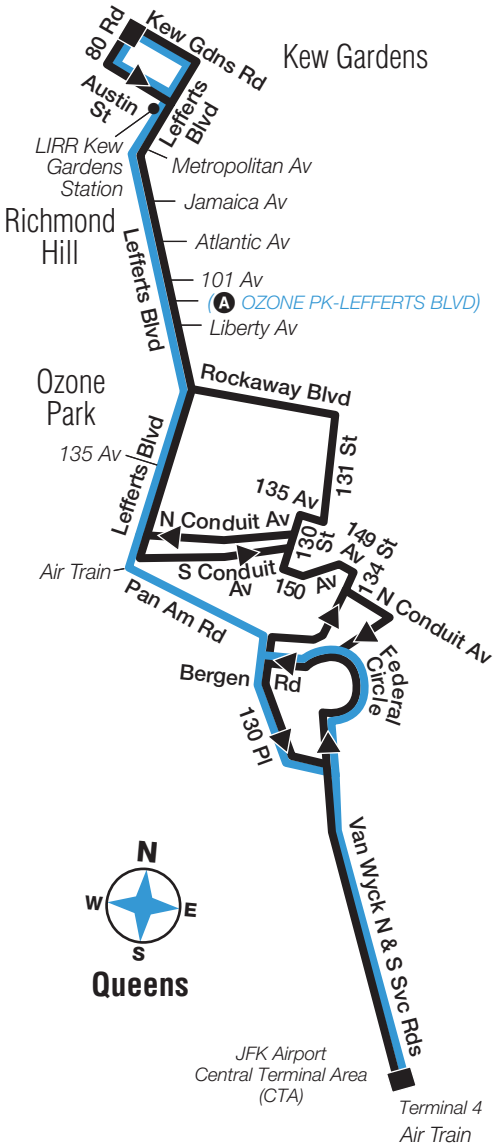

(E F) KEW GARDENS
UNION TPK

Q10 LEGEND

■ Terminal

(A) STATION NAME
Subway Connection

— Q10 Service

— Q10 Limited-Stop Service