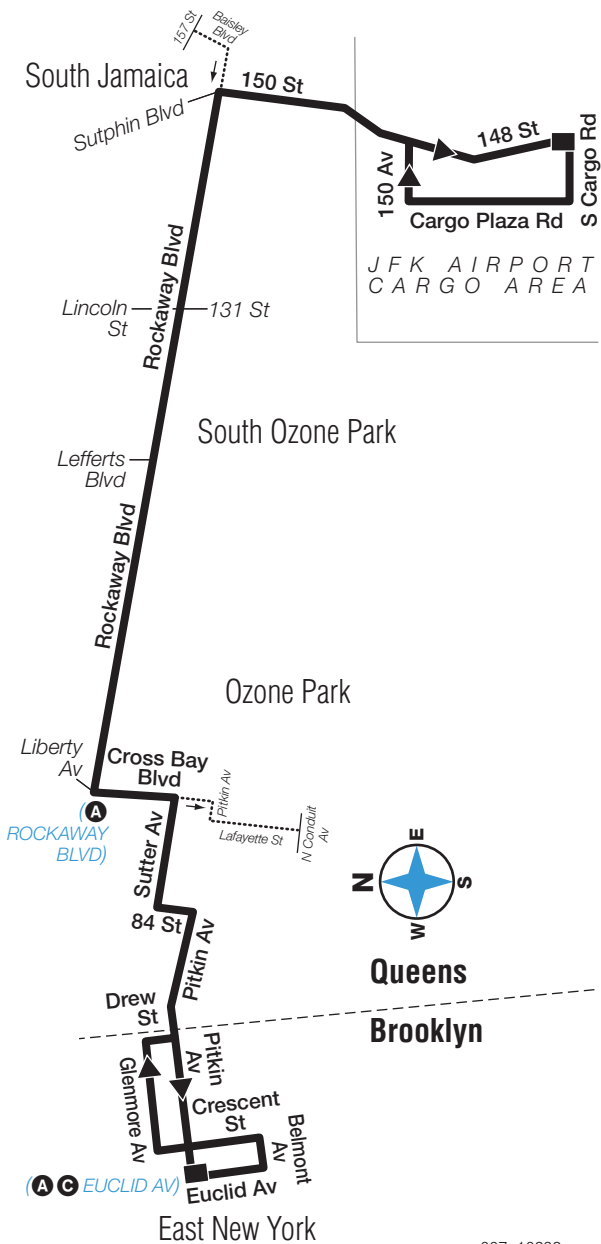

Q7 LEGEND

■ Terminal

..... Supplemental Service
School Days

(A) STATION NAME
Subway Connection