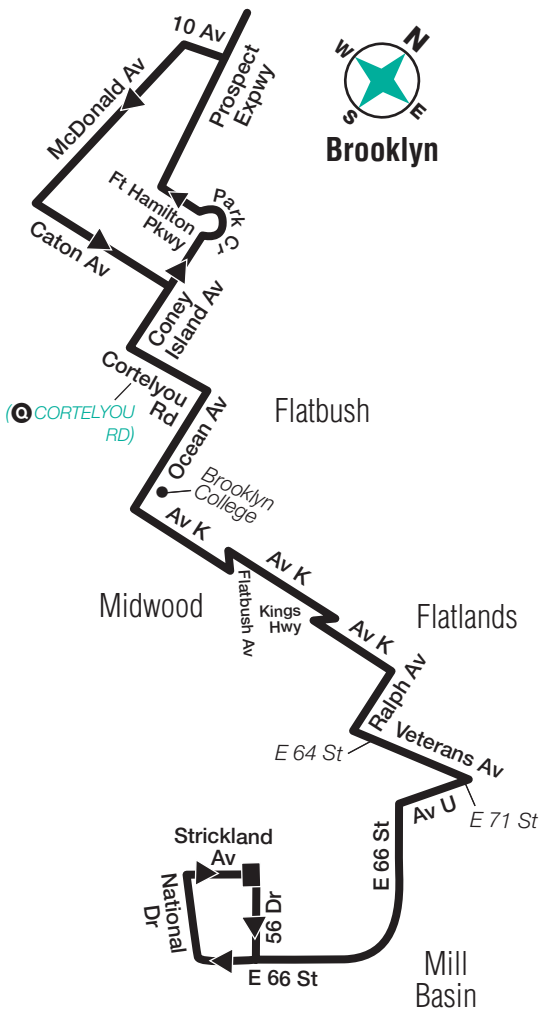

BM1 Brooklyn

to/from Manhattan
via Brooklyn Battery
Tunnel

BM1 LEGEND

Terminal

MTA **Metro-North**
Grand Central Terminal

(4 STATION NAME)
Subway Connection