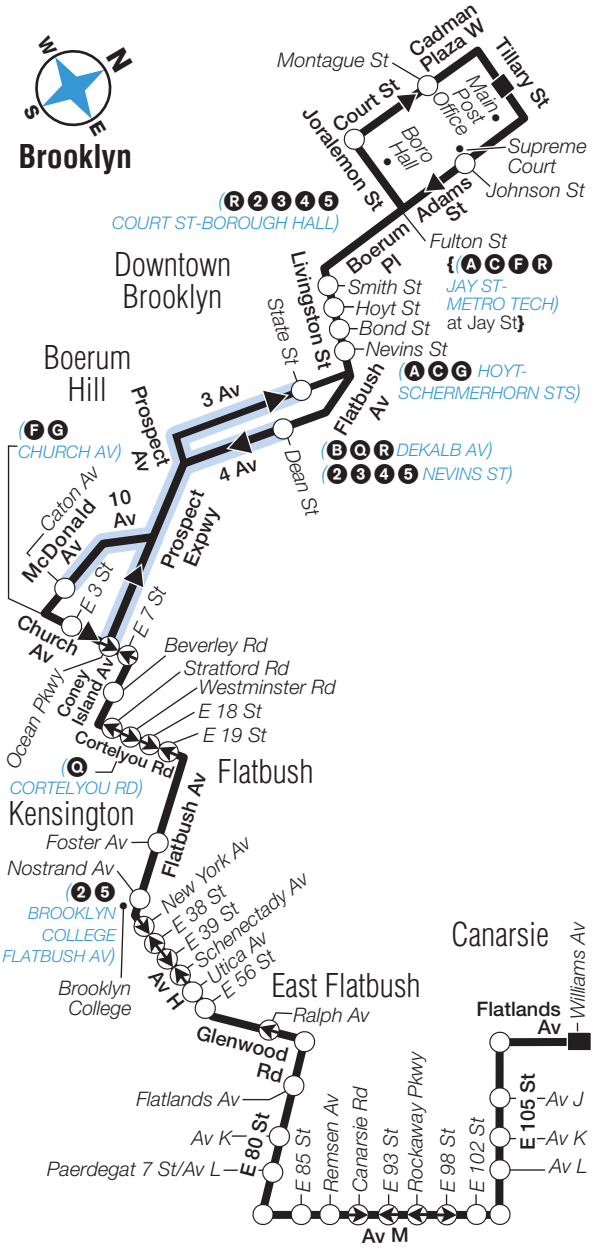

Brooklyn

B103 LIMITED-STOP LEGEND

- Terminal
- Non-stop Segment
- Limited Stop
- Stops in Direction Indicated
- (2 STATION NAME) Subway Connection