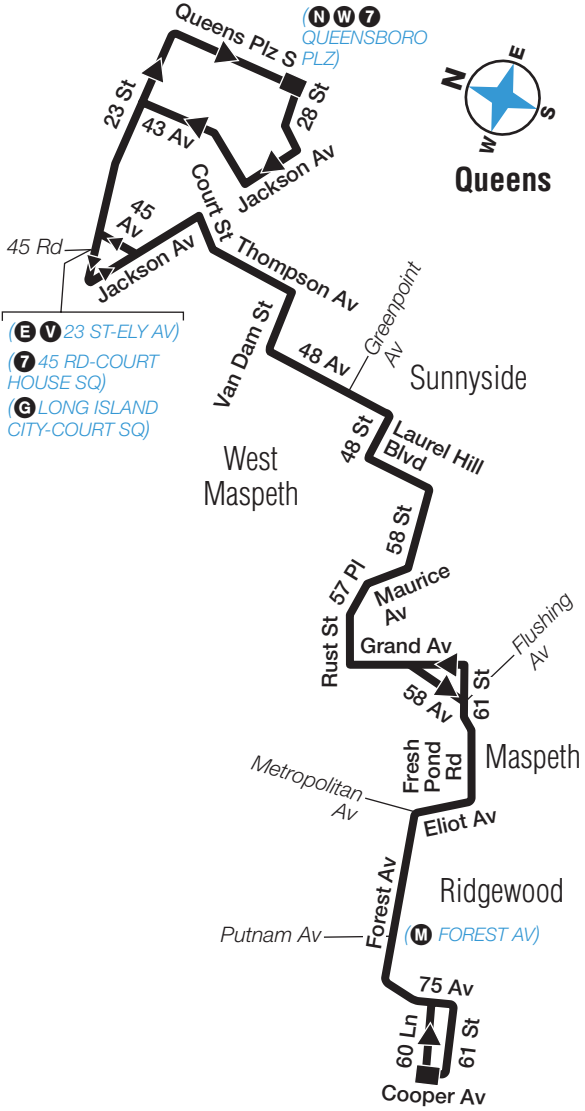

Long Island City

- (E V) 23 ST-ELY AV
- (7) 45 RD-COURT HOUSE SQ
- (G) LONG ISLAND CITY-COURT SQ

Q39 LEGEND

■ Terminal

(N) STATION NAME
Subway Connection